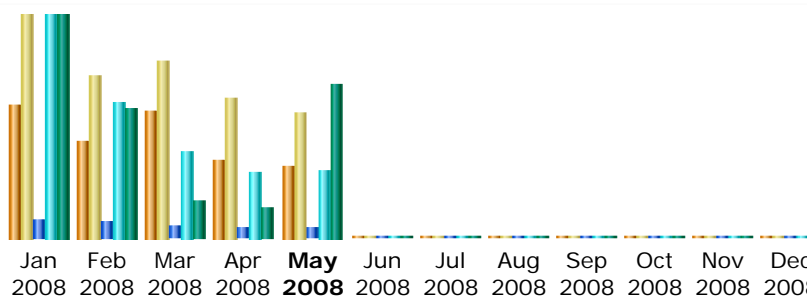

Last Update: 22 May 2008 - 03:13

Reported period:

Summary

Reported period Month Mar 2008

First visit NA

Last visit 31 Mar 2008 - 20:49

	Unique visitors	Number of visits	Pages	Hits	Bandwidth
Viewed traffic *	118	163 (1.38 visits/visitor)	503 (3.08 pages/visit)	3551 (21.78 hits/visit)	22.62 MB (142.09 KB/visit)
Not viewed traffic *			751	1502	16.22 MB

* Not viewed traffic includes traffic generated by robots, worms, or replies with special HTTP status codes.

Monthly history