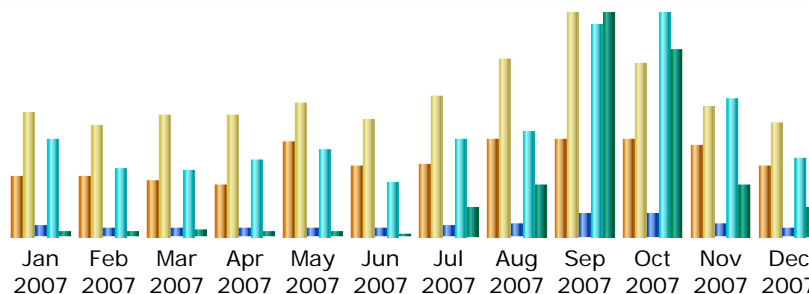

[HTTP Status codes](#)

[Pages not found](#)

Last Update: 22 May 2008 - 03:13

Reported period:

Summary

Reported period Month Dec 2007

First visit NA

Last visit 31 Dec 2007 - 20:37

	Unique visitors	Number of visits	Pages	Hits	Bandwidth
Viewed traffic *	62	102 (1.64 visits/visitor)	305 (2.99 pages/visit)	2896 (28.39 hits/visit)	125.94 MB (1264.36 KB/visit)
Not viewed traffic *			575	1106	70.60 MB

* Not viewed traffic includes traffic generated by robots, worms, or replies with special HTTP status codes.

Monthly history

Month	Unique visitors	Number of visits	Pages	Hits	Bandwidth
Jan 2007	53	111	339	3601	9.92 MB
Feb 2007	54	101	281	2515	11.16 MB
Mar 2007	49	110	293	2459	18.91 MB
Apr 2007	46	109	296	2837	11.29 MB
May 2007	85	120	293	3226	12.01 MB
Jun 2007	62	106	246	2001	6.87 MB
Jul 2007	65	126	326	3600	125.89 MB
Aug 2007	88	161	447	3922	223.28 MB
Sep 2007	88	206	835	7971	995.45 MB
Oct 2007	88	156	837	8569	820.49 MB
Nov 2007	81	117	440	5201	217.51 MB
Dec 2007	62	102	305	2896	125.94 MB
Total	821	1525	4938	48798	2.52 GB